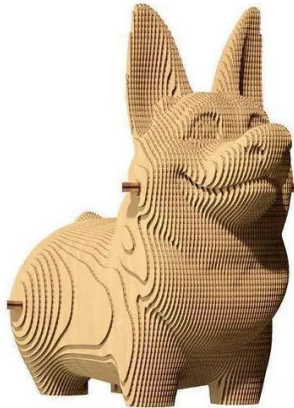

Item no.: 383831

CARTCORG - Korgi

from **24,28 EUR**

Item no.: 383831
shipping weight: 0.80 kg
Manufacturer: Cartonic

Product Description

Cartonic 3D puzzles are the easy and environmentally friendly way to create a real work of art out of cardboard. It's a pre-cut set of cardboard discs, as simple as 1-2-3. During the making process, you can literally see it being created layer by layer. When you're done, you can make your artwork even more unique by painting it or placing it in your home as is. But we should warn you that you might need a new one as soon as you've finished assembling it, because the process is kind of addictive. WHAT'S SO CUTE? The corgi, which literally means 'dwarf dog' in Welsh, is certainly a magical creature. It has those pretty ears, snub nose, charming bum and all the scratching posts within a 5km radius. Corgis are the stars of all social media. Want to stroke one? Ours is 100% allergy-proof and protects shoes from being eaten. Details- Details Quantity: 70 pieces- Size of the assembled puzzle: 18x9.2x21.3 cm and 7.02x3.59x8.31 in- How much time does it take? Between 30 and 60 minutes, depending on the number of details and your willingness to put the puzzle together as quickly as possible to enjoy the process.