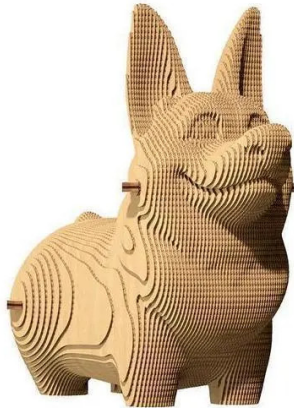

Item no.: 383831

CARTCORG - Korgi

from **25,59 EUR**

Item no.: 383831
shipping weight: 0.80 kg
Manufacturer: Cartonic

Product Description

Cartonic 3D puzzles are the easy and environmentally friendly way to create a real work of art out of cardboard. It's a pre-cut set of cardboard discs, as simple as 1-2-3. During the making process, you can literally see it being created layer by layer. When you're done, you can make your artwork even more unique by painting it or placing it in your home as is. But we should warn you that you might need a new one as soon as you've finished assembling it, because the process is kind of addictive. WHAT'S SO CUTE? The corgi, which literally means 'dwarf dog' in Welsh, is certainly a magical creature. It has those pretty ears, snub nose, charming bum and all the scratching posts within a 5km radius. Corgis are the stars of all social media. Want to stroke one? Ours is 100% allergy-proof and protects shoes from being eaten. Details- Details Quantity: 70 pieces- Size of the assembled puzzle: 18x9.2x21.3 cm and 7.02x3.59x8.31 in- How much time does it take? Between 30 and 60 minutes, depending on the number of details and your willingness to put the puzzle together as quickly as possible to enjoy the process.

Specifications

Scan this QR code to
view the product

All details, up-to-date
prices and availability