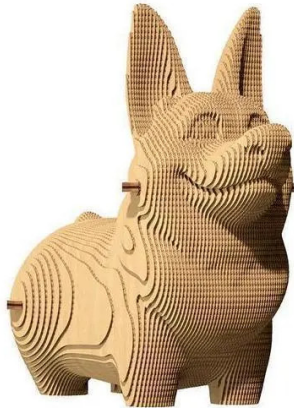

Item no.: 383831

CARTCORG - Korgi

from **25,59 EUR**

Item no.: 383831
shipping weight: 0.80 kg
Manufacturer: Cartonic

Product Description

Cartonic 3D puzzles are the easy and environmentally friendly way to create a real work of art out of cardboard. It's a pre-cut set of cardboard discs, as simple as 1-2-3. During the making process, you can literally see it being created layer by layer. When you're done, you can make your artwork even more unique by painting it or placing it in your home as is. But we should warn you that you might need a new one as soon as you've finished assembling it, because the process is kind of addictive. WHAT'S SO CUTE? The corgi, which literally means 'dwarf dog' in Welsh, is certainly a magical creature. It has those pretty ears, snub nose, charming bum and all the scratching posts within a 5km radius. Corgis are the stars of all social media. Want to stroke one? Ours is 100% allergy-proof and protects shoes from being eaten. Details- Details Quantity: 70 pieces- Size of the assembled puzzle: 18x9.2x21.3 cm and 7.02x3.59x8.31 in- How much time does it take? Between 30 and 60 minutes, depending on the number of details and your willingness to put the puzzle together as quickly as possible to enjoy the process.