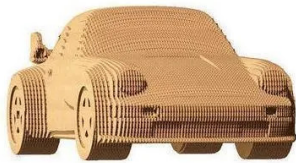

Item no.: 383863

CARTPOR - PORSCHE 911

from **24,28 EUR**

Item no.: 383863
shipping weight: 0.30 kg
Manufacturer: Cartonic

Product Description

WHAT IS CARTONIC?Cartonic 3D puzzles are the easy and eco way to create a genuine piece of cardboard art. It's a pre-cut kit of cardboard slices, as simple as 1-2-3. During creation, you will literally witness its formation layer by layer. Once you're done, you can make your artwork even more unique by painting it or enjoying it as is in your home decor. But we should warn that you might need a new one right after the assembly because the process is kind of addictive.**WHAT'S SO CULT?**The Porsche 911 is, without any doubt, one of the most famous luxury sports cars. It may not be obvious, but this elite grand tour car has a lot in common with the VW Beetle. Both models were designed by Ferdinand Porsche, who took a lot of components and solutions into 911. Ever since its launch in 1964, every Porsche 911 car has been built in the same plant in Stuttgart, Germany. Well, at least until you'll assemble your model at home.Details quantity: 119 pcsAssembled puzzle size: 7,8x11,4x26 cm and 3,04x4,45x10,14 inHow much time it takes?From 30 to 60 minutes depending on the number of details and your willing to do it ASAP of to enjoy the process.