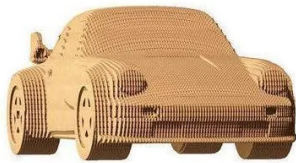

Item no.: 383863

CARTPOR - PORSCHE 911

from **25,59 EUR**

Item no.: 383863
shipping weight: 0.10 kg
Manufacturer: Cartonic

Product Description

WHAT IS CARTONIC?Cartonic 3D puzzles are the easy and eco way to create a genuine piece of cardboard art. It's a pre-cut kit of cardboard slices, as simple as 1-2-3. During creation, you will literally witness its formation layer by layer. Once you're done, you can make your artwork even more unique by painting it or enjoying it as is in your home decor. But we should warn that you might need a new one right after the assembly because the process is kind of addictive.**WHAT'S SO CULT?**The Porsche 911 is, without any doubt, one of the most famous luxury sports cars. It may not be obvious, but this elite grand tour car has a lot in common with the VW Beetle. Both models were designed by Ferdinand Porsche, who took a lot of components and solutions into 911. Ever since its launch in 1964, every Porsche 911 car has been built in the same plant in Stuttgart, Germany. Well, at least until you'll assemble your model at home.Details quantity: 119 pcsAssembled puzzle size: 7,8x11,4x26 cm and 3,04x4,45x10,14 inHow much time it takes?From 30 to 60 minutes depending on the number of details and your willing to do it ASAP of to enjoy the process.