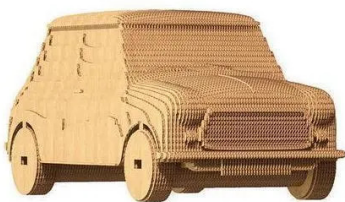

Item no.: 383878

CARTMINI - Mini Cooper

from **24,28 EUR**

Item no.: 383878
shipping weight: 0.10 kg
Manufacturer: Cartonic

Product Description

WHAT IS CARTONIC?Cartonic 3D puzzles are the easy and eco way to create a genuine piece of cardboard art. It's a pre-cut kit of cardboard slices, as simple as 1-2-3. During creation, you will literally witness its formation layer by layer. Once you're done, you can make your artwork even more unique by painting it or enjoying it as is in your home decor. But we should warn that you might need a new one right after the assembly because the process is kind of addictive.WHAT'S SO CULT?Mini is a famous car of British origin. It's been on the roads since the 1960s and has become one of the symbols of an era. The Mini earned second place in the 1999 Car of the Century Award (right after The Ford Model T). And don't be fooled by the look: this baby has an impressive track of International Rally victories. And as for the design, people loved it so much that the manufacturer made no significant changes for over 40 years. If you're into cars, try assembling this iconic model with your own hands.Details quantity: 116 pcsAssembled puzzle size: 9x10,1x21,1 cm and 3,51x3,94x8,23 inHow much time it takes?From 30 to 60 minutes depending on the number of details and your willing to do it ASAP of to enjoy the process.