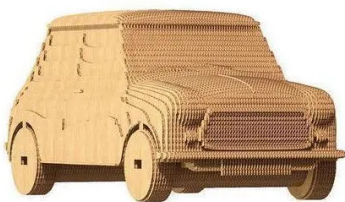

Item no.: 383878

CARTMINI - Mini Cooper

from **25,59 EUR**

Item no.: 383878
shipping weight: 0.10 kg
Manufacturer: Cartonic

Product Description

WHAT IS CARTONIC?Cartonic 3D puzzles are the easy and eco way to create a genuine piece of cardboard art. It's a pre-cut kit of cardboard slices, as simple as 1-2-3. During creation, you will literally witness its formation layer by layer. Once you're done, you can make your artwork even more unique by painting it or enjoying it as is in your home decor. But we should warn that you might need a new one right after the assembly because the process is kind of addictive.**WHAT'S SO CULT?**Mini is a famous car of British origin. It's been on the roads since the 1960s and has become one of the symbols of an era. The Mini earned second place in the 1999 Car of the Century Award (right after The Ford Model T). And don't be fooled by the look: this baby has an impressive track of International Rally victories. And as for the design, people loved it so much that the manufacturer made no significant changes for over 40 years. If you're into cars, try assembling this iconic model with your own hands.Details quantity: 116 pcsAssembled puzzle size: 9x10,1x21,1 cm and 3,51x3,94x8,23 inHow much time it takes?From 30 to 60 minutes depending on the number of details and your willing to do it ASAP of to enjoy the process.