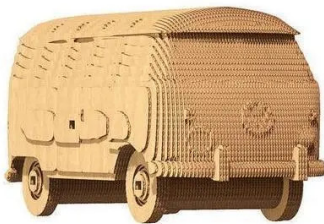

Item no.: 383872

CARTW - VW T1

from **24,28 EUR**

Item no.: 383872
shipping weight: 0.20 kg
Manufacturer: Cartonic

Product Description

WHAT IS CARTONIC?Cartonic 3D puzzles are the easy and environmentally friendly way to create a real work of art from cardboard. It's a kit of pre-cut cardboard discs, as simple as 1-2-3. During the making process, you literally witness it being created layer by layer. When you're done, you can make your artwork even more unique by painting it or placing it in your home as is. But we should warn you that you might need a new one as soon as you've finished assembling it, because the process is kind of addictive.WHAT IS SO CULT?The legendary Volkswagen T1 with the split windscreen was produced from 1950 to 1967. But it is still revered all over the world. Its younger brother, the T2 VW, is known as the "hippie van". They were cheap, spacious and often painted with extravagant designs in bright colours. All together, this made the Type 2 the unofficial transport of Woodstock '69, and the restored 1962 version of the T1 sold for more than \$100,000! Assemble your minibus model for your personal collection.Details- Quantity:83 pieces- Assembled puzzle size:9.5x8.4x20.9 cm and 3.71x3.28x8.15 in- How long it takes?30 to 60 minutes, depending on the number of details and your willingness to do it as quickly as possible to enjoy the process.