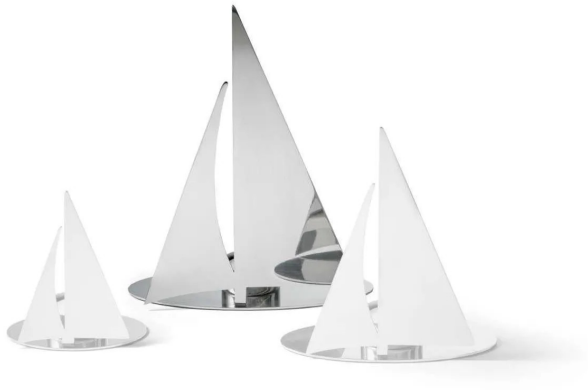

Item no.: 386844

235006 - Regatta candle holder L

from **26,27 EUR**

Item no.: 386844
shipping weight: 0.30 kg
Manufacturer: Philippi Design

Product Description

SAILING THROUGH THE NIGHT WITHOUT SINKINGAs soon as dusk approaches, the starting signal is given for REGATTA, the tea light holder in three different sizes. Made of stainless steel, it stands unsinkably secure on the table or windowsill, its weight reliably preventing it from capsizing. When the yachts set sail individually or as a whole fleet, the candlelight is reflected on the silhouette of the highly polished sails and fills the room with a maritime aura. A lighthouse gift for professional and leisure skippers, coastal dwellers, beach chair owners and fans of The Ocean Race. - Material: highly polished stainless steel- Weight: 430 g- Length: 18 cm- Width: 7 cm- Height: 23 cm