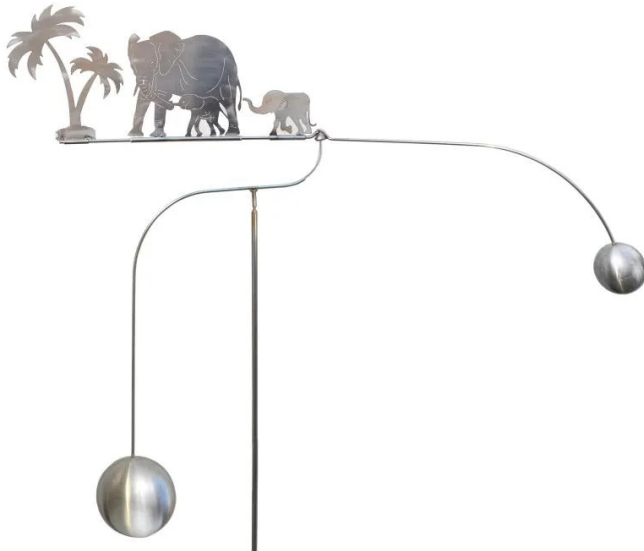

Item no.: 345900

SW10169 - Elephant with baby, stainless steel wind chime

from **55,89 EUR**

Item no.: 345900

shipping weight: 1.00 kg

Manufacturer: J.Tiedemann Manufaktur & Design

Product Description

Elephant with baby, stainless steel wind chime

J. Tiedemann Manufaktur & Design has been producing figures and sculptures made of stainless steel for the house, terrace, balcony and garden in Germany for about 15 years. The wind chime turns and swings in all directions, even in light winds and in stronger winds the movements remain gentle and graceful. The stick is split in the middle to be plugged together. If the wind chime is to be used as a decoration, e.g. on the balcony, only the upper part should be used because of the height. The surface of the material is treated to repel dirt and is rust and weather resistant.

Dimensions

- Height: 170 cm
- Width: 80 cm
- Stainless steel balls: 60 or 100 mm

Specifications

Scan this QR code to
view the product

All details, up-to-date
prices and availability