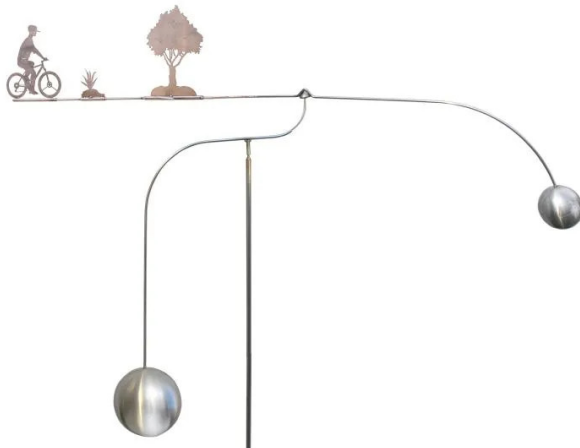

Item no.: 345901

## SW10168 - Cyclist, stainless steel wind chime

from **55,89 EUR**

Item no.: 345901

shipping weight: 1.00 kg

Manufacturer: J.Tiedemann Manufaktur & Design

### Product Description

Bicyclist, wind chime made of stainless steel

J. Tiedemann Manufaktur & Design has been producing figures and sculptures made of stainless steel for the house, terrace, balcony and garden in Germany for about 15 years. The wind chime turns and swings in all directions, even in light winds and in stronger winds the movements remain gentle and graceful. The stick is split in the middle to be plugged together. If the wind chime is to be used as a decoration, e.g. on the balcony, only the upper part should be used because of the height. The surface of the material is treated to repel dirt and is rust and weather resistant.

Dimensions

- Height: 170 cm
- Width: 80 cm
- Stainless steel balls: 60 or 100 mm