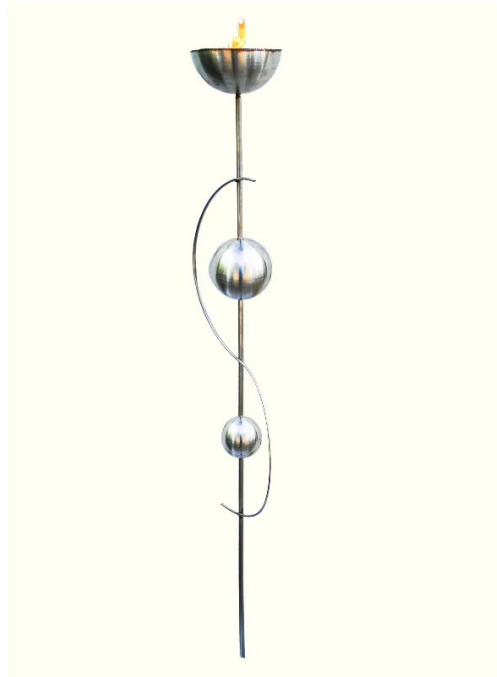

Item no.: 334151

## SW10101 - Sheet lightning - Garden torch made of stainless steel (wax)

from **58,30 EUR**

Item no.: 334151

shipping weight: 1.50 kg

Manufacturer: J.Tiedemann Manufaktur & Design

### Product Description

Sheet lightning - Garden torch made of stainless steel (wax)

In a complex process, the surface of the material is treated to make it dirt-repellent so that it has a long service life. If after many years the material becomes matt, it can be easily repolished with stainless steel cleaner. The delivered sculptures will have small deviations to the shown unique specimen, because they are handmade. Through years of experience the quality is always the same.

- Made of high quality stainless steel. The fire torch is suitable for the garden, balcony and terrace.
- Height approx. 160 cm.
- Comes with a wax insert and weather protection cover.
- Design and production in Germany.
- Decorative fireplace that lights up every evening.
  
- High quality stainless steel
- Dirt-repellent treatment
- Height: approx. 160 cm
- Weatherproof and rust-free