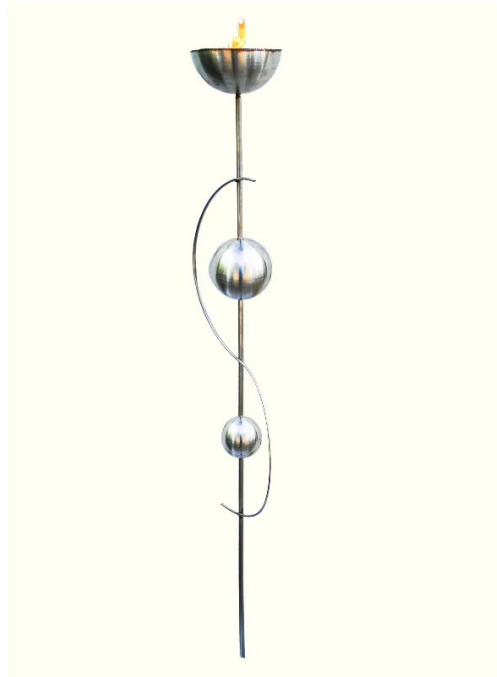

Item no.: 334151

SW10101 - Sheet lightning - Garden torch made of stainless steel (wax)

from **58,30 EUR**

Item no.: 334151

shipping weight: 1.50 kg

Manufacturer: J.Tiedemann Manufaktur & Design

Product Description

Sheet lightning - Garden torch made of stainless steel (wax)

In a complex process, the surface of the material is treated to make it dirt-repellent so that it has a long service life. If after many years the material becomes matt, it can be easily repolished with stainless steel cleaner. The delivered sculptures will have small deviations to the shown unique specimen, because they are handmade. Through years of experience the quality is always the same.

The torch is supplied with a wax insert which can be filled with candle residue after being liquefied. If you add a few drops of lemon oil to the wax, you can banish the insects with the scent and can enjoy the evening undisturbed. Without the wax insert, the sculpture can be used as a bird bath.

- Made of high quality stainless steel. The fire torch is suitable for the garden, balcony and terrace.
- Height approx. 160 cm.
- Comes with a wax insert and weather protection cover.
- Design and production in Germany.
- Decorative fireplace that lights up every evening.