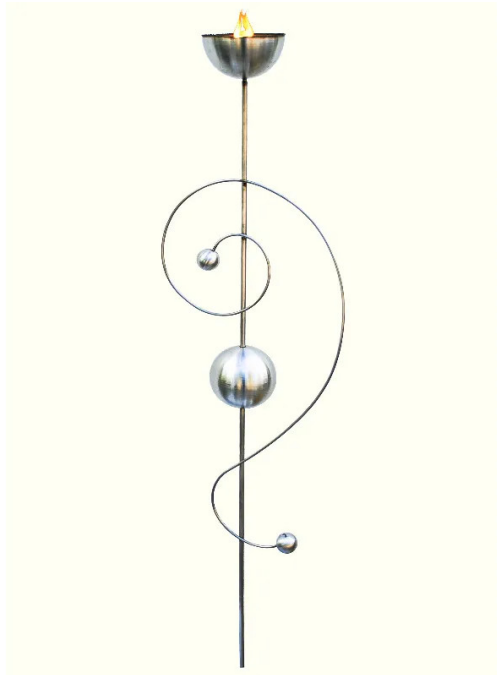

Item no.: 334152

SW10102 - Wax torch: Dawn - Garden torch made of stainless steel (wax)

from **58,30 EUR**

Item no.: 334152

shipping weight: 1.50 kg

Manufacturer: J.Tiedemann Manufaktur & Design

Product Description

Wax torch: Dawn - Garden torch made of stainless steel (wax)

In a complex process, the surface of the material is treated to make it dirt-repellent so that it has a long service life. If after many years the material becomes matt, it can be easily repolished with stainless steel cleaner. The delivered sculptures will have small deviations to the shown unique specimen, because they are handmade. Through years of experience the quality is always the same.

The torch is supplied with a wax insert which can be filled with candle residue after being liquefied. If you add a few drops of lemon oil to the wax, you can banish the insects with the scent and can enjoy the evening undisturbed. Without the wax insert, the sculpture can be used as a bird bath.

- Made of high quality stainless steel. The fire torch is suitable for the garden, balcony and terrace.
- Height approx. 160 cm.
- Comes with a wax insert and weather protection cover.
- Design and production in Germany.
- Decorative fireplace that lights up every evening.