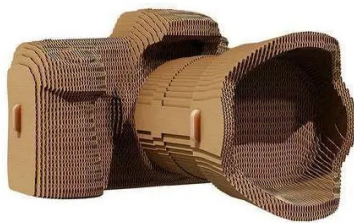

## Camera

from **23,35 EUR**

Item no.: 383898  
shipping weight: 0.90 kg  
Manufacturer: Cartonic

### Product Description

CAMERA is not just a 3D puzzle from Cartonic, but an opportunity to unleash your creativity and relax. Assemble the pieces like a true master photographer and create a unique model by custom-painting the camera. Transform moments of time into unforgettable memories together with Cartonic. Cartonic — transform cardboard into genuine ART!Details quantity: 119 pcsAssembled puzzle size: 11x15x19 cm and 4,29x5,85x7,41 in