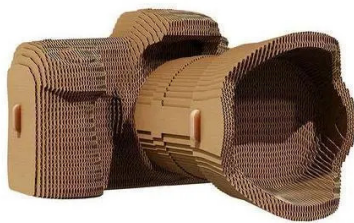

Item no.: 383898

Camera

from **24,28 EUR**

Item no.: 383898
shipping weight: 0.90 kg
Manufacturer: Cartonic

Product Description

CAMERA is not just a 3D puzzle from Cartonic, but an opportunity to unleash your creativity and relax. Assemble the pieces like a true master photographer and create a unique model by custom-painting the camera. Transform moments of time into unforgettable memories together with Cartonic. Cartonic — transform cardboard into genuine ART!Details quantity: 119 pcsAssembled puzzle size: 11x15x19 cm and 4,29x5,85x7,41 in