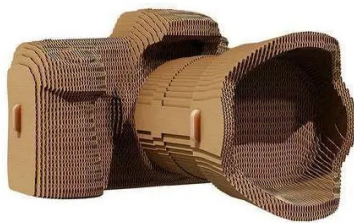

Item no.: 383898

Camera

from **23,35 EUR**

Item no.: 383898
shipping weight: 0.90 kg
Manufacturer: Cartonic