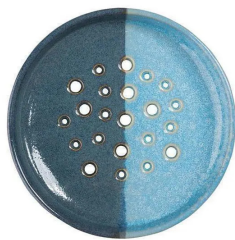

Item no.: 399058

POR623 - INDUSTRIAL soap dish

from **8,74 EUR**

Item no.: 399058
shipping weight: 0.20 kg
Manufacturer: Tranquillo

Product Description

Product descriptionThe stylish stoneware soap dish blends into almost any bathroom thanks to its simple design. It can be used in a variety of ways, whether as a classic soap dish, jewellery holder or key holder. The drainage holes allow liquid to run off and keep your soap dry. Also discover our storage boxes, soap dispensers and toothbrush holders in the same design. **Material:** Stoneware **Dimensions:** 12 x 12 x 2.3 cm **POR623 Sustainability-** Fair & social - Resource-saving **Features-** Dishwasher-safe