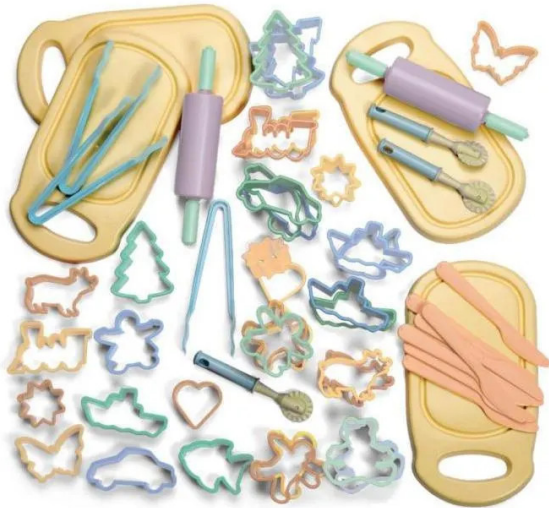

Item no.: 400007

PASTEL MODELLING CLAY SET KINDERGARTEN

from **30,62 EUR**

Item no.: 400007
shipping weight: 1,00 kg
Manufacturer: dantoy

Product Description

From 2 years Made from recycled plastic in a box 56 pieces Suitable for kindergarten