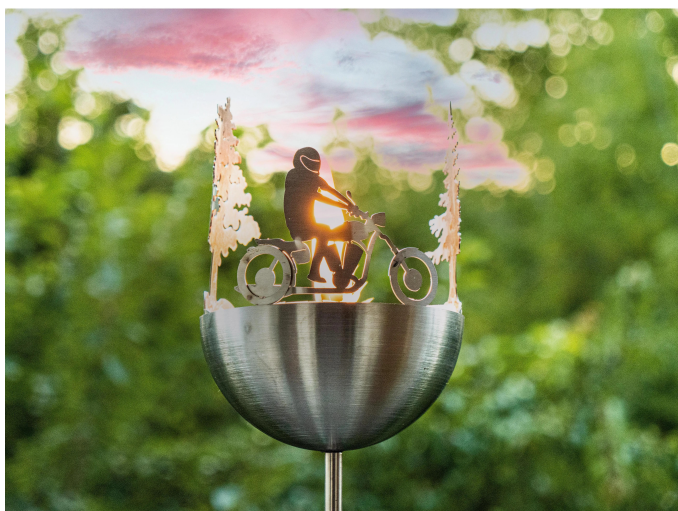

Item no.: 397538

1801 G - Stainless steel torch motorcyclist

from **58,30 EUR**

Item no.: 397538

shipping weight: 1.10 kg

Manufacturer: J.Tiedemann Manufaktur & Design

Product Description

Create a cosy atmosphere with a stainless steel garden torch. With the right decoration, the garden becomes an open-air living room and the scene of family life in summer, but also an individual wellness oasis. Create an inviting and cosy atmosphere for the evening hours too. A garden torch is ideal for this. It radiates warmth and becomes a special eye-catcher thanks to the elaborate motif design. Every torch you find from us is made of stainless steel and is therefore not only particularly durable, but also absolutely weatherproof. Unique details make every torch from our manufactory. We use modern laser cutting for both the fireball and the garden torch, which allows us to pay attention to unique details in the designs. This results in lovingly crafted torches that pick up on natural motifs as well as the characteristics of a region. We supply the garden torch with a wax insert so that you can use it straight away. To ensure that you can enjoy your garden torch for a long time, we treat the stainless steel surface with an elaborate process. This makes it particularly dirt-repellent and ensures that you can enjoy your torch for a long time. Design and quality from Germany, manufactured in a facility for people with disabilities. We want to inspire you with unique quality with every Klaus the Motorcyclist torch. For this reason, we have focussed on consistent and high-quality production since our foundation in 1985. The stainless steel garden torches are made by hand in a factory in Görlitz where people with disabilities work. Here it is possible to monitor and skilfully implement our quality requirements. Our torches only leave the factory after a comprehensive inspection and are sent on their way to the customer. Not only high quality, but also a unique design is important to us. Torch, for beautiful and cosy evenings. Torch for beautiful, cosy, romantic evenings; simply enjoy the evening with your partner in the glow of the garden torch. Fireballs and torches with your favourite motifs. The motif becomes even more striking in the dark. The garden torches take up very little space and fit easily on the patio or balcony. The rod is divided into two parts and can be attached to the balcony railing using only the upper part of the rod. Brighten up your barbecue or birthday party with the stylish stainless steel garden torch, which will also drive away insects. Ideal for: Garden torch as a valuable surprise for a barbecue, garden and housewarming gift for a birthday, for grandma, grandad, boyfriend, girlfriend, spouse and all friends. Of course also for motorbike enthusiasts. - As darkness slowly falls, the motif of the Klaus motorbike torch becomes more and more interesting. - Decorative fireplace for anyone who likes candlelight and wants to light up the evenings - The stainless steel torch is timeless with the motif design. - The garden torch is manufactured in Germany, the high quality is always the same. - The motif of the stainless steel torch is cut out with a laser and is therefore very unique, detailed and unique. Your advantage: - The torch is weatherproof and rustproof. - High quality, made in Germany. - Fire torch, fire ball, motorcyclist for the garden, terrace and balcony, requires very little space. - Motif torch made of high-quality stainless steel (V2A) weatherproof and rustproof. - Repels annoying insects. - The rod of the garden torch can be divided in the middle and can be attached to the balcony railing or flower pot in the "short form". The torch is supplied with a wax insert and has a diameter of 14 cm, convinces with a burning time of approx. 26 hours. Dimensions: - Garden torch Height approx. 165 cm - Diameter 14 cm - Shipping weight: 1.10 kg Material: - V2A stainless steel. - Weatherproof and rustproof