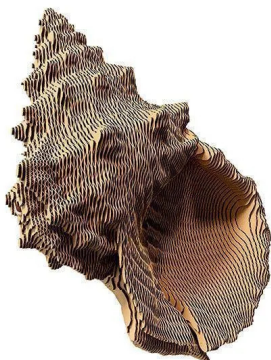

Item no.: 383892

CARTSHELL - Shell

from **24,89 EUR**

Item no.: 383892
shipping weight: 0.70 kg
Manufacturer: Cartonic

Product Description

SHELL Cartonic 3D PuzzleA SHELL: how fun it is to find one on the beach, hold to your ear, and listen to the sound of the sea? Our cardboard 3D puzzle may not make a sound, but assembling it is just as enjoyable. So, take an hour of your time, assemble all the seashell pieces, and create a vacation vibe right in your home. Cartonic — transform cardboard into genuine ART!Details quantity: 95 pcsAssembled puzzle size: 12x20x14 cm and 4,68x7,8x5,46 inHow much time it takes?From 30 to 60 minutes depending on the number of details and your willing to do it ASAP of to enjoy the process.