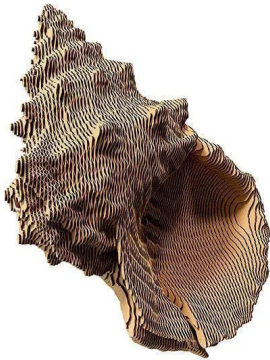

Item no.: 383892

CARTSHELL - Shell

from **25,59 EUR**

Item no.: 383892
shipping weight: 0.70 kg
Manufacturer: Cartonic

Product Description

SHELL Cartonic 3D PuzzleA SHELL: how fun it is to find one on the beach, hold to your ear, and listen to the sound of the sea? Our cardboard 3D puzzle may not make a sound, but assembling it is just as enjoyable. So, take an hour of your time, assemble all the seashell pieces, and create a vacation vibe right in your home. Cartonic — transform cardboard into genuine ART!Details quantity: 95 pcsAssembled puzzle size: 12x20x14 cm and 4,68x7,8x5,46 inHow much time it takes?From 30 to 60 minutes depending on the number of details and your willing to do it ASAP of to enjoy the process.