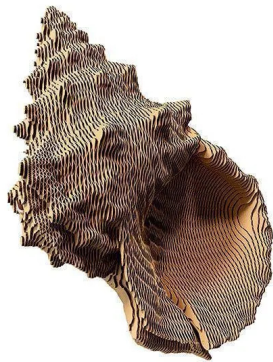

Item no.: 383892

CARTSHELL - Shell

from **24,28 EUR**

Item no.: 383892
shipping weight: 0.70 kg
Manufacturer: Cartonic

Product Description

SHELL Cartonic 3D PuzzleA SHELL: how fun it is to find one on the beach, hold to your ear, and listen to the sound of the sea? Our cardboard 3D puzzle may not make a sound, but assembling it is just as enjoyable. So, take an hour of your time, assemble all the seashell pieces, and create a vacation vibe right in your home. Cartonic — transform cardboard into genuine ART!Details quantity: 95 pcsAssembled puzzle size: 12x20x14 cm and 4,68x7,8x5,46 inHow much time it takes?From 30 to 60 minutes depending on the number of details and your willing to do it ASAP of to enjoy the process.