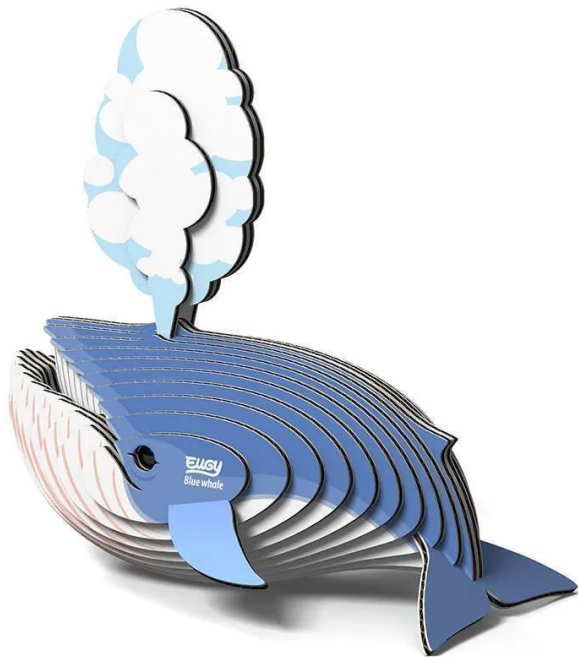

Item no.: 392126

650066 - 3D Bastelset Blauwal (MQ6)

from **8,70 EUR**

Item no.: 392126
shipping weight: 0.20 kg
Manufacturer: Eugy

Product Description

Everything about Blue Whales are gigantic! Their tongue weighs as much as an elephant, its heart is the size of a car, and their blood vessels are wide enough for us to swim through! Their spout can reach nine metres high and their newborn baby weighs 4000kgs, at eight metres long! Luckily for other ocean animals, the Blue Whale is a friendly giant, with an appetite for mostly krill. The Blue Whale EUGY has been made in association with the Western Australian Museum. Good for nature AND for you! EUGY encourage creativity as well as being environmentally friendly. So go on...bring home your wild! We won a Red Dot Award! The Red Dot is the distinction for high design quality. Only products that demonstrate outstanding design are awarded the coveted seal of quality by the international jury. Our core values are goodwill towards nature and life, refined quality and beautiful design. We are thrilled that our beautiful design is now recognised by a respected international design award, Red Dot. Includes Our products conform 100% to international safety standards (EN71-1,2,3 and CPSIA). A EUGY pack contains 7 flat cards with individually numbered pieces, all ready for you to assemble. *Please note that the product is subject to updates without prior notice. The actual product may slightly vary from images. (*below images are sample instruction) How to assemble 1. Push out each piece from the perforated card 2. Apply glue to each piece 3. Assemble in numerical order And..Bring Home Your Wild!

Specifications

Scan this QR code to
view the product

All details, up-to-date
prices and availability