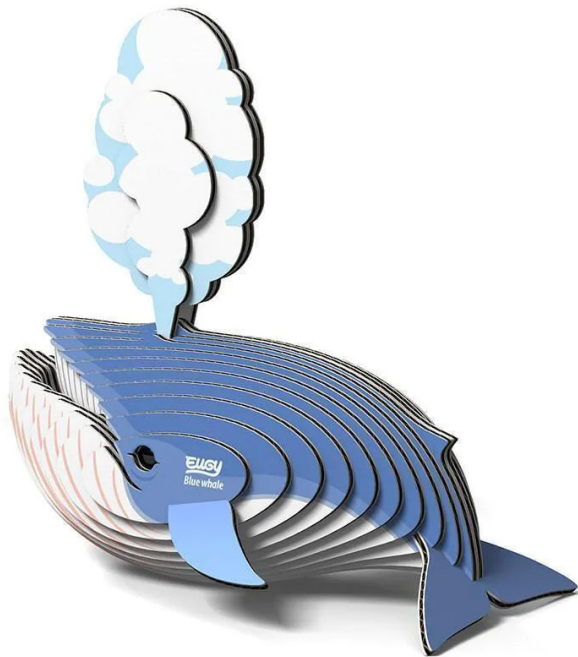

Item no.: 392126

650066 - 3D Bastelset Blauwal (MQ6)

from **9,12 EUR**

Item no.: 392126
shipping weight: 0.10 kg
Manufacturer: Eugy

Product Description

Everything about Blue Whales are gigantic! Their tongue weighs as much as an elephant, its heart is the size of a car, and their blood vessels are wide enough for us to swim through! Their spout can reach nine metres high and their newborn baby weighs 4000kgs, at eight metres long! Luckily for other ocean animals, the Blue Whale is a friendly giant, with an appetite for mostly krill. The Blue Whale EUGY has been made in association with the Western Australian Museum. Good for nature AND for you! EUGY encourage creativity as well as being environmentally friendly. So go on...bring home your wild! We won a Red Dot Award! The Red Dot is the distinction for high design quality. Only products that demonstrate outstanding design are awarded the coveted seal of quality by the international jury. Our core values are goodwill towards nature and life, refined quality and beautiful design. We are thrilled that our beautiful design is now recognised by a respected international design award, Red Dot. Includes Our products conform 100% to international safety standards (EN71-1,2,3 and CPSIA). A EUGY pack contains 7 flat cards with individually numbered pieces, all ready for you to assemble. *Please note that the product is subject to updates without prior notice. The actual product may slightly vary from images. (*below images are sample instruction) How to assemble 1. Push out each piece from the perforated card 2. Apply glue to each piece 3. Assemble in numerical order And..Bring Home Your Wild!