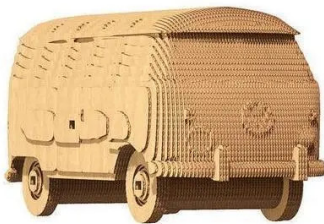

Item no.: 383872

CARTW - VW T1

from **24,42 EUR**

Item no.: 383872
shipping weight: 0.10 kg
Manufacturer: Cartonic

Product Description

WHAT IS CARTONIC?Cartonic 3D puzzles are the easy and environmentally friendly way to create a real work of art from cardboard. It's a kit of pre-cut cardboard discs, as simple as 1-2-3. During the making process, you literally witness it being created layer by layer. When you're done, you can make your artwork even more unique by painting it or placing it in your home as is. But we should warn you that you might need a new one as soon as you've finished assembling it, because the process is kind of addictive.WHAT IS SO CULT?The legendary Volkswagen T1 with the split windscreen was produced from 1950 to 1967. But it is still revered all over the world. Its younger brother, the T2 VW, is known as the "hippie van". They were cheap, spacious and often painted with extravagant designs in bright colours. All together, this made the Type 2 the unofficial transport of Woodstock '69, and the restored 1962 version of the T1 sold for more than \$100,000! Assemble your minibus model for your personal collection.Details- Quantity:83 pieces- Assembled puzzle size:9.5x8.4x20.9 cm and 3.71x3.28x8.15 in- How long it takes?30 to 60 minutes, depending on the number of details and your willingness to do it as quickly as possible to enjoy the process.