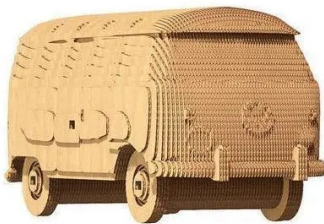

## CARTW - VW T1

from **25,59 EUR**

Item no.: 383872  
shipping weight: 0.10 kg  
Manufacturer: Cartonic

### Product Description

WHAT IS CARTONIC?Cartonic 3D puzzles are the easy and environmentally friendly way to create a real work of art from cardboard. It's a kit of pre-cut cardboard discs, as simple as 1-2-3. During the making process, you literally witness it being created layer by layer. When you're done, you can make your artwork even more unique by painting it or placing it in your home as is. But we should warn you that you might need a new one as soon as you've finished assembling it, because the process is kind of addictive.WHAT IS SO CULT?The legendary Volkswagen T1 with the split windscreen was produced from 1950 to 1967. But it is still revered all over the world. Its younger brother, the T2 VW, is known as the "hippie van". They were cheap, spacious and often painted with extravagant designs in bright colours. All together, this made the Type 2 the unofficial transport of Woodstock '69, and the restored 1962 version of the T1 sold for more than \$100,000! Assemble your minibus model for your personal collection.Details- Quantity:83 pieces- Assembled puzzle size:9.5x8.4x20.9 cm and 3.71x3.28x8.15 in- How long it takes?30 to 60 minutes, depending on the number of details and your willingness to do it as quickly as possible to enjoy the process.